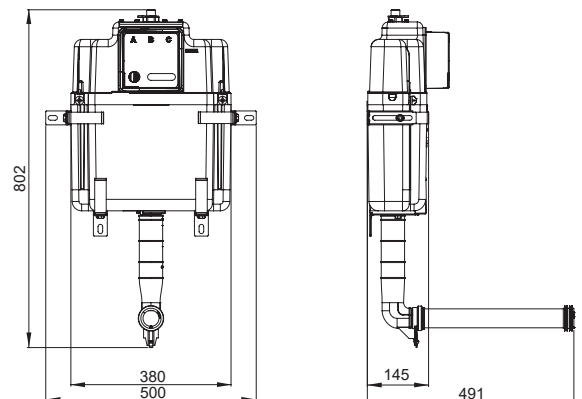

UP 380

Article number:
4060452802

EAN-Code:
8711778218543

An exceptionally narrow concealed cistern, measuring only 40 cm in width. It boasts a vast array of flushing plates with various flushing activation options, including mechanical, pneumatic, or electronic, offering limitless combinations and possibilities.

Water connection G 1/2

Flush pipe L=300 mm

Mounting brackets

Complete installation and fixing materials

PACKING

Pallet: 19 Pcs

FLUSHING PLATES

NEA