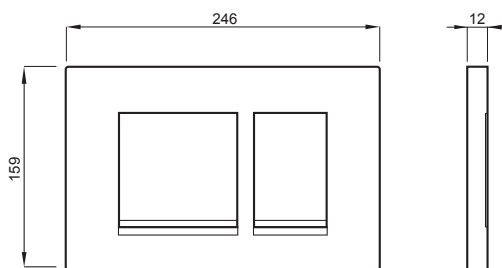

CERES

Article number:

P67-0190-0250

EAN-Code:

8681282654437

Discover the ideal flushing plates for mechanical activation, available in a diverse array of designs, colors, materials, and shapes. Elevate your comfort and satisfaction with this curated selection, tailored to meet your unique preferences and needs.

INSTALLATION METHOD

For installation on concealed flushing cisterns

PROPERTIES

Material: high quality plastic

Dual flushing

Color: matt black

For 199 concealed cisterns

SPECIAL FEATURES

Easy installation and service

PRODUCT CONTAINS

Complete fixing material

PACKING

Carton: 10 Pcs

OTHER AVAILABLE OPTIONS: