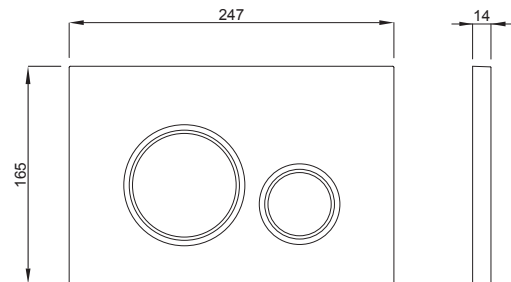

VELA

Article number:

P47-0202-0250

EAN-Code:

8681282653300

Discover the ideal flushing plates for mechanical activation, available in a diverse array of designs, colors, materials, and shapes. Elevate your comfort and satisfaction with this curated selection, tailored to meet your unique preferences and needs.

INSTALLATION METHOD

For installation on concealed flushing cisterns

PROPERTIES

Material: high quality plastic

Dual flushing

Color: matt black + chrome ring

For 199 concealed cisterns

SPECIAL FEATURES

Easy installation and service

PRODUCT CONTAINS

Complete fixing material

PACKING

Carton: 10 Pcs

OTHER AVAILABLE OPTIONS: