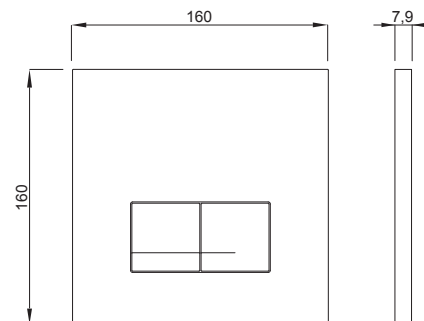

ARTE DUO ALU

Article number:

4060420111

EAN-Code:

8711778213340

Discover the ideal flushing plates for mechanical activation, available in a diverse array of designs, colors, materials, and shapes. Elevate your comfort and satisfaction with this curated selection, tailored to meet your unique preferences and needs.

INSTALLATION METHOD

For installation on concealed flushing cisterns

PROPERTIES

Material: aluminium

Dual flushing

Color: aluminium

For 380 concealed cisterns

For 399 concealed cisterns

SPECIAL FEATURES

Easy installation and service

Floating impression through shadow gap

PRODUCT CONTAINS

Complete fixing material

PACKING

Carton: 20 Pcs

OTHER AVAILABLE OPTIONS: