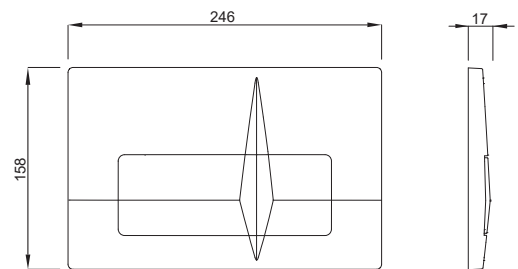

VENTUS

Article number:
P62-0120-0250

EAN-Code:
8681282682553

Discover the ideal flushing plates for mechanical activation, available in a diverse array of designs, colors, materials, and shapes. Elevate your comfort and satisfaction with this curated selection, tailored to meet your unique preferences and needs.

INSTALLATION METHOD

For installation on concealed flushing cisterns

PROPERTIES

Material: high quality plastic

Dual flushing

Color: bright chrome

For 199 concealed cisterns

SPECIAL FEATURES

Easy installation and service

PRODUCT CONTAINS

Complete fixing material

PACKING

Carton: 10 Pcs

OTHER AVAILABLE OPTIONS: