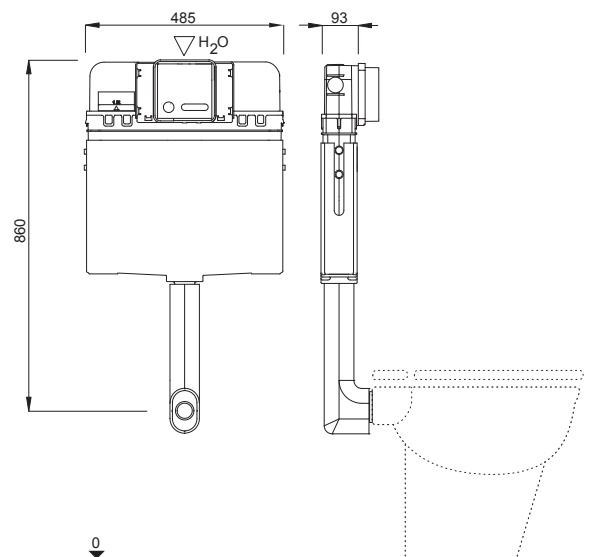

UP 399

Article number:
4060452504

EAN-Code:
8711778214231

A slim concealed cistern, suitable for locations requiring minimal installation depth, can be paired with a variety of flushing plates available in different designs, colors, and materials, allowing you to customize it to match your unique preferences and requirements.

Water connection G 1/2

Flush pipe L=300 mm

Plaster net

Complete installation and fixing material

PACKING

Pallet: 35 Pcs

FLUSHING PLATES

VERIA