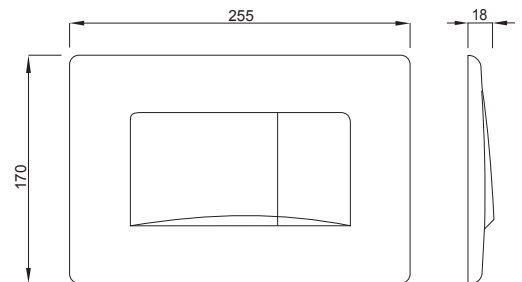

DOTS DUO

Article number:
257426

EAN-Code:
3838912027115

Discover the ideal flushing plates for mechanical activation, available in a diverse array of designs, colors, materials, and shapes. Elevate your comfort and satisfaction with this curated selection, tailored to meet your unique preferences and needs.

INSTALLATION METHOD

For installation on concealed flushing cisterns

PROPERTIES

Material: high quality plastic

Dual flushing

Color: white

For 189 concealed cisterns

For 198 concealed cisterns

SPECIAL FEATURES

Easy installation and service

PRODUCT CONTAINS

Complete fixing material

PACKING

Carton: 4 Pcs

OTHER AVAILABLE OPTIONS: