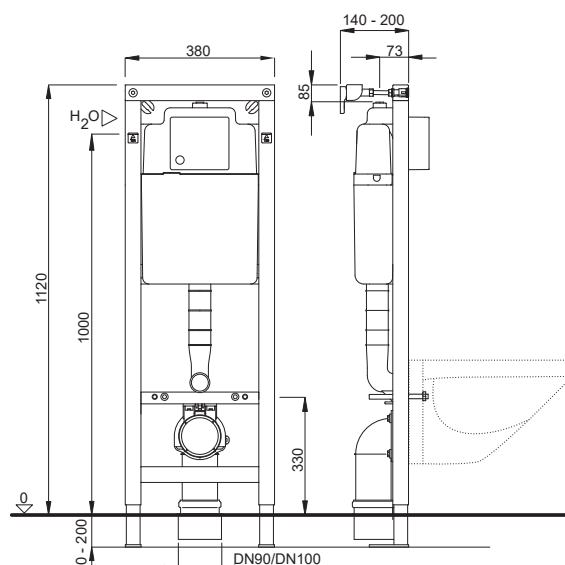

DUPLO WC 380 IN.CON.16x2 112cm

Article number:

4060452801

EAN-Code:

8711778213692

An exceptionally narrow concealed cistern, measuring only 38 cm in width. It boasts a vast array of flushing plates in available in diverse designs, colors, and materials with various flushing activation options, including mechanical, pneumatic, or electronic, offering limitless combinations and possibilities.

Frontal flushing, for start-stop (6 L) or dual flushing (3/6 L)

Flush volume adjustable between 6 and 7.5 L

Pre-assembled wall brackets and adjustable feet (0-200 mm)

Water connection on the left side

Fully insulated against condensation

Water connection G 1/2

PE drain elbow Ø 90 mm with seal

Eccentric PE adapter Ø 90 / 110 mm with seal

Complete installation and fixing materials

PACKING

Pallet: 28 Pcs

FLUSHING PLATES

NEA