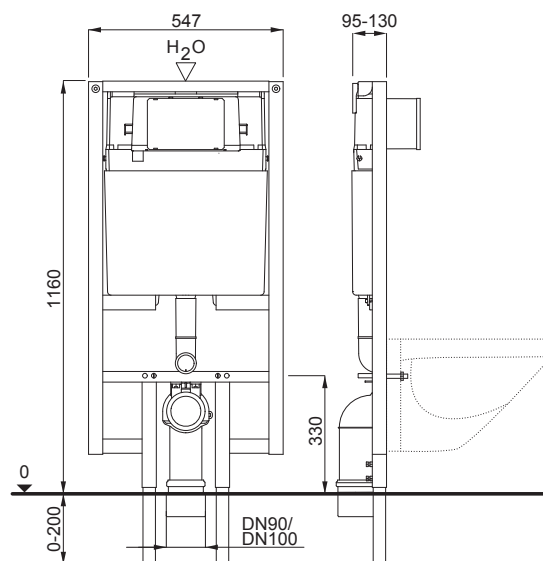

Frontal flushing, dual flushing (3/6 L)

Flush volume adjustable (large flush 7-9 L, small flush 3-6 L)

Pre-assembled wall brackets and adjustable feet (0-200 mm)

Water connection – top center

Fully insulated against condensation

SPECIAL FEATURES

Quiet mechanical fill valve (Noise class 1 ISO 3822)

Depth adjustable drain elbow (+/-20 mm)

PRODUCT CONTAINS

Concealed cistern equipped with pre-installed stop valve – top center

Water connection G 1/2

PE drain elbow Ø 90 mm with seal

Eccentric PE adapter Ø 90 / 110 mm with seal

Complete installation and fixing materials

PACKING

Pallet: 24 Pcs

FLUSHING PLATES

CARO

Glass - Mint green