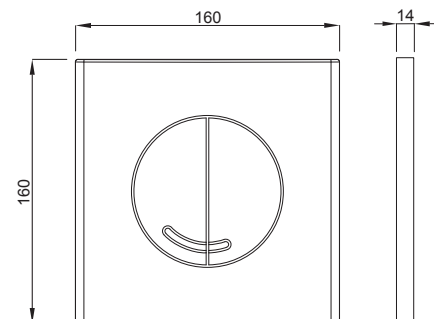

VERIA DUO

Article number:

4060414614

EAN-Code:

8711778212954

Discover the ideal flushing plates for mechanical activation, available in a diverse array of designs, colors, materials, and shapes. Elevate your comfort and satisfaction with this curated selection, tailored to meet your unique preferences and needs.

INSTALLATION METHOD

For installation on concealed flushing cisterns

PROPERTIES

Material: high quality plastic

Dual flushing

Color: pergamon

For 380 concealed cisterns

For 399 concealed cisterns

SPECIAL FEATURES

Easy installation and service

PRODUCT CONTAINS

Complete fixing material

PACKING

Carton: 20 Pcs

OTHER AVAILABLE OPTIONS: