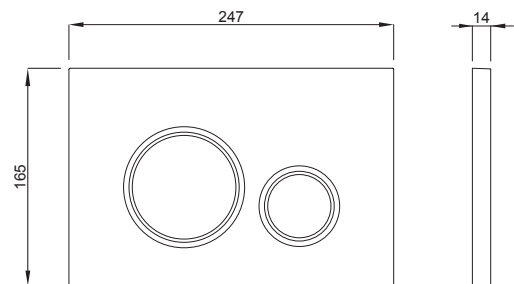

VELA

Article number:

P47-0201-0250

EAN-Code:

8681282653294

Discover the ideal flushing plates for mechanical activation, available in a diverse array of designs, colors, materials, and shapes. Elevate your comfort and satisfaction with this curated selection, tailored to meet your unique preferences and needs.

INSTALLATION METHOD

For installation on concealed flushing cisterns

PROPERTIES

Material: high quality plastic

Dual flushing

Color: white + chrome ring

For 199 concealed cisterns

SPECIAL FEATURES

Easy installation and service

PRODUCT CONTAINS

Complete fixing material

PACKING

Carton: 10 Pcs

OTHER AVAILABLE OPTIONS: