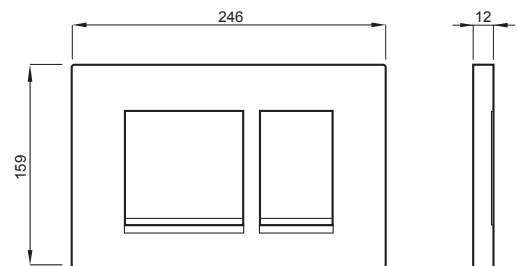

CERES

Article number:

P67-0130-0250

EAN-Code:

8681282654482

Discover the ideal flushing plates for mechanical activation, available in a diverse array of designs, colors, materials, and shapes. Elevate your comfort and satisfaction with this curated selection, tailored to meet your unique preferences and needs.

INSTALLATION METHOD

For installation on concealed flushing cisterns

PROPERTIES

Material: high quality plastic

Dual flushing

Color: white

For 199 concealed cisterns

SPECIAL FEATURES

Easy installation and service

PRODUCT CONTAINS

Complete fixing material

PACKING

Carton: 10 Pcs

OTHER AVAILABLE OPTIONS: