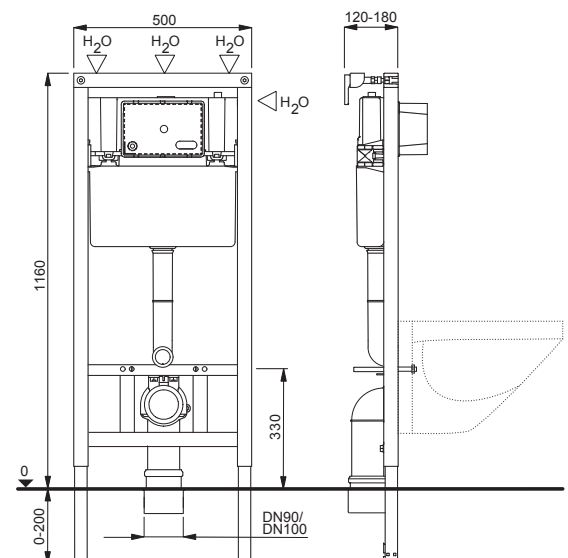

PACKING

Pallet: 12 Pcs