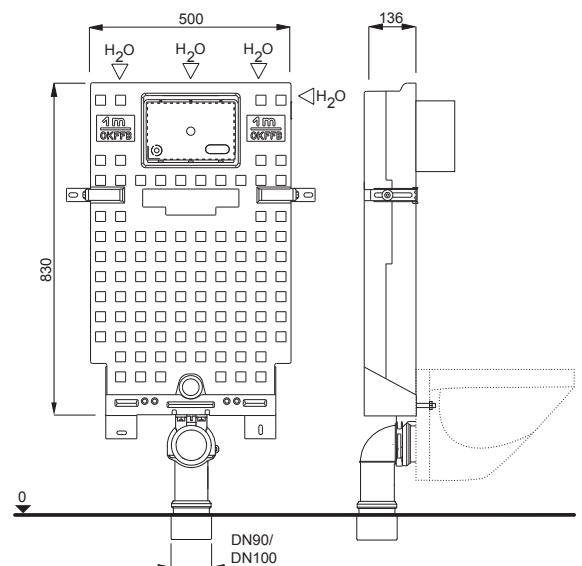

SET WC 189 BLOCK

Article number:
383586

EAN-Code:
3838912025326

A modern concealed cistern with standard dimensions that enables effortless maintenance without the need for any tools. A diverse range of flushing plates offers numerous combination possibilities.

INSTALLATION METHOD

For installation on or in solid walls

PROPERTIES

Galvanized WC element with pre-assembled 189 UP concealed cistern

Frontal flushing, for start-stop (6 L) or dual flushing (3/6 L)

Flush volume adjustable (large flush 5/6/7 L, small flush 3/4 L)

Water connection possibility on four positions

Fully insulated against condensation

SPECIAL FEATURES

Quiet mechanical fill valve (Noise class 1 ISO 3822)

Cistern completely protected by Styrofoam housing

PRODUCT CONTAINS

Concealed cistern equipped with pre-installed stop valve – top right

Water connection G 1/2

PE drain elbow Ø 90 mm with seal

Eccentric PE adapter Ø 90 / 110 mm with seal

Complete installation and fixing materials

PACKING

Pallet: 24 Pcs