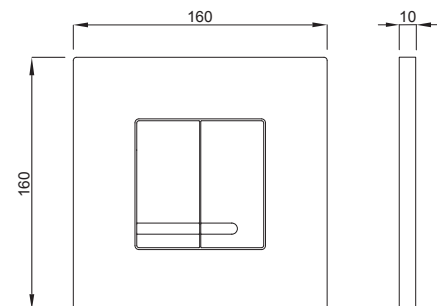

ARTE DUO METALL

Article number:
4060414050

EAN-Code:
8711778212787

Discover the ideal flushing plates for mechanical activation, available in a diverse array of designs, colors, materials, and shapes. Elevate your comfort and satisfaction with this curated selection, tailored to meet your unique preferences and needs.

INSTALLATION METHOD

For installation on concealed flushing cisterns

PROPERTIES

Material: zinc die-casting

Dual flushing

Color: matt/bright chrome

For 380 concealed cisterns

SPECIAL FEATURES

Easy installation and service

Lockable with countersunk bolt

PRODUCT CONTAINS

Complete fixing material

PACKING

Carton: 20 Pcs

OTHER AVAILABLE OPTIONS: