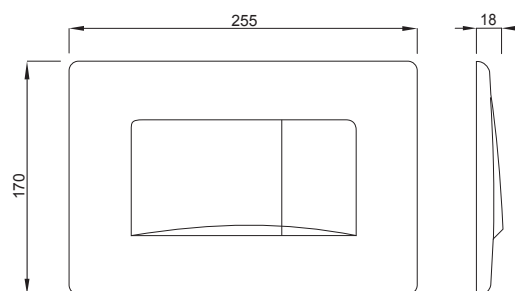

DOTS DUO

Article number:

675130

EAN-Code:

3838912064547

Discover the ideal flushing plates for mechanical activation, available in a diverse array of designs, colors, materials, and shapes. Elevate your comfort and satisfaction with this curated selection, tailored to meet your unique preferences and needs.

INSTALLATION METHOD

For mounting on concealed flushing cisterns

PROPERTIES

Material: high-quality plastic

Dual flushing

Colour: gold

For concealed flushing cisterns 7512/7522

For concealed flushing cisterns 9052

For concealed flushing cisterns 9012

SPECIAL FEATURES

Simple installation and maintenance

PRODUCT CONTAINS

All parts required for mounting are supplied with the product

PACKING

Carton: 4 Pcs

OTHER AVAILABLE OPTIONS: