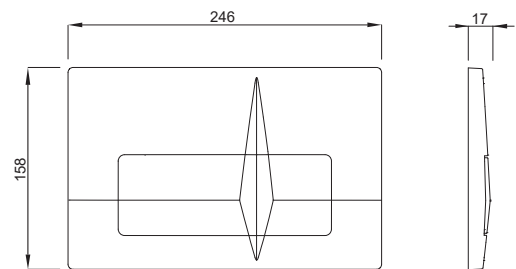

VENTUS

Article number:

P62-0110-0250

EAN-Code:

8681282682669

Discover the ideal flushing plates for mechanical activation, available in a diverse array of designs, colors, materials, and shapes. Elevate your comfort and satisfaction with this curated selection, tailored to meet your unique preferences and needs.

INSTALLATION METHOD

For installation on concealed flushing cisterns

PROPERTIES

Material: high quality plastic

Dual flushing

Color: matt chrome

For 199 concealed cisterns

SPECIAL FEATURES

Easy installation and service

PRODUCT CONTAINS

Complete fixing material

PACKING

Carton: 10 Pcs

OTHER AVAILABLE OPTIONS: