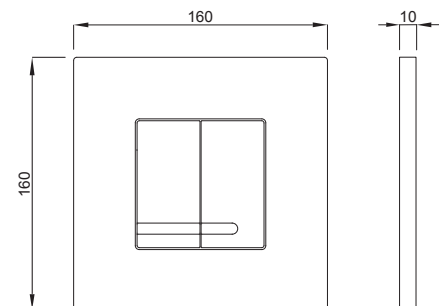

ARTE DUO METALL

Article number:
4060414060

EAN-Code:
8711778212800

Discover the ideal flushing plates for mechanical activation, available in a diverse array of designs, colors, materials, and shapes. Elevate your comfort and satisfaction with this curated selection, tailored to meet your unique preferences and needs.

INSTALLATION METHOD

For installation on concealed flushing cisterns

PROPERTIES

Material: zinc die-casting

Dual flushing

Color: bright/matt chrome

For 380 concealed cisterns

SPECIAL FEATURES

Easy installation and service

Lockable with countersunk bolt

PRODUCT CONTAINS

Complete fixing material

PACKING

Carton: 20 Pcs

OTHER AVAILABLE OPTIONS: