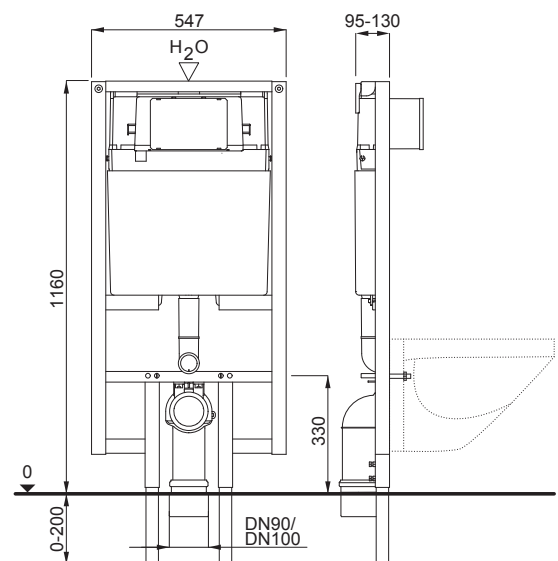

PACKING

Pallet: 24 Pcs