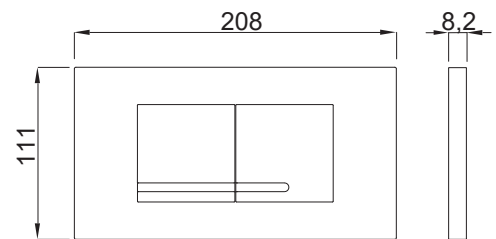

PACKING

Carton: 20 Pcs

OTHER AVAILABLE OPTIONS: