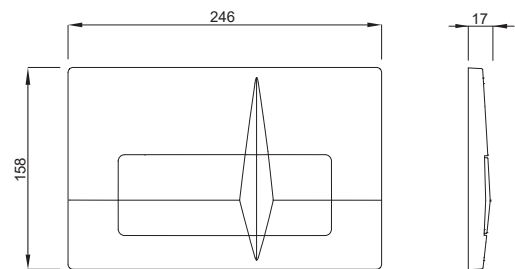

VENTUS

Article number:
P62-0130-0250

EAN-Code:
8681282682775

Discover the ideal flushing plates for mechanical activation, available in a diverse array of designs, colors, materials, and shapes. Elevate your comfort and satisfaction with this curated selection, tailored to meet your unique preferences and needs.

INSTALLATION METHOD

For installation on concealed flushing cisterns

PROPERTIES

Material: high quality plastic

Dual flushing

Color: white

For 199 concealed cisterns

SPECIAL FEATURES

Easy installation and service

PRODUCT CONTAINS

Complete fixing material

PACKING

Carton: 10 Pcs

OTHER AVAILABLE OPTIONS: