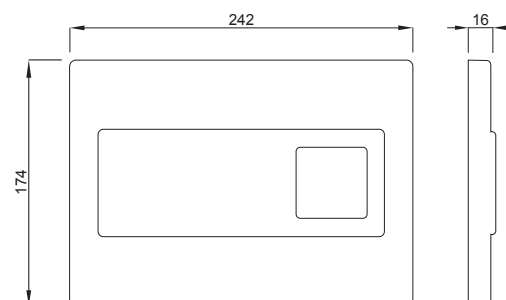

CARO

Article number:

9228

EAN-Code:

3838912027405

Discover the ideal flushing plates for mechanical activation, available in a diverse array of designs, colors, materials, and shapes. Elevate your comfort and satisfaction with this curated selection, tailored to meet your unique preferences and needs.

INSTALLATION METHOD

For installation on concealed flushing cisterns

PROPERTIES

Material: glass

Dual flushing

Color: mint green

For 189 concealed cisterns

For 198 concealed cisterns

SPECIAL FEATURES

Easy installation and service

PRODUCT CONTAINS

Complete fixing material

PACKING

Carton: 4 Pcs

OTHER AVAILABLE OPTIONS: