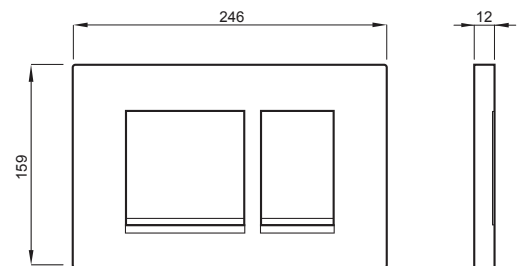

CERES

Article number:

P67-0120-0250

EAN-Code:

8681282654444

Discover the ideal flushing plates for mechanical activation, available in a diverse array of designs, colors, materials, and shapes. Elevate your comfort and satisfaction with this curated selection, tailored to meet your unique preferences and needs.

INSTALLATION METHOD

For installation on concealed flushing cisterns

PROPERTIES

Material: high quality plastic

Dual flushing

Color: bright chrome

For 199 concealed cisterns

SPECIAL FEATURES

Easy installation and service

PRODUCT CONTAINS

Complete fixing material

PACKING

Carton: 10 Pcs

OTHER AVAILABLE OPTIONS: