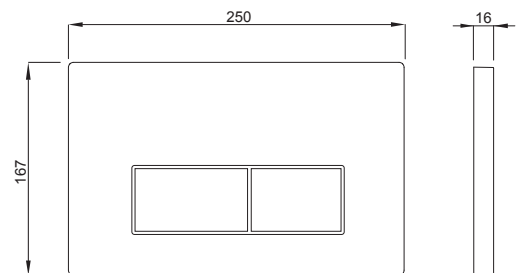

PLUTO

Article number:

P58-0190-0250

EAN-Code:

8681282612741

Discover the ideal flushing plates for mechanical activation, available in a diverse array of designs, colors, materials, and shapes. Elevate your comfort and satisfaction with this curated selection, tailored to meet your unique preferences and needs.

INSTALLATION METHOD

For installation on concealed flushing cisterns

PROPERTIES

Material: high quality plastic

Dual flushing

Color: matt black

For 199 concealed cisterns

SPECIAL FEATURES

Easy installation and service

PRODUCT CONTAINS

Complete fixing material

PACKING

Carton: 10 Pcs

OTHER AVAILABLE OPTIONS: