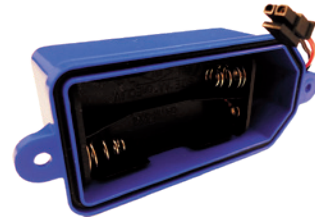

NEA / KATION BATTERY UNIT

Article number:

8050883140

EAN-Code:

8711778197718

To enhance the user experience by prioritizing comfort, we present a thoughtfully curated assortment of accessories. These accessories are meticulously engineered to seamlessly integrate with our comprehensive offer of concealed systems.

Explore a diverse range of power supply solutions tailored for NEA and KATION flushing plates. These options include UP power supply, plug-in power supply, battery-powered option and innovative hydro generators.

INSTALLATION METHOD

For NEA / KATION flushing plates

PRODUCT CONTAINS

6V - 4 x 1.5V AA / LR6 batteries

Incl. 4 batteries

PACKING

Carton: 72 Pcs

TO BE USED WITH: