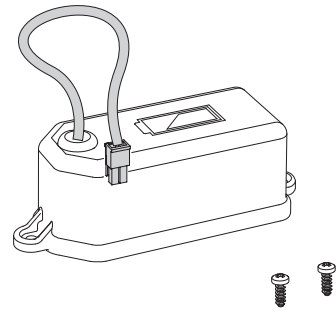

Explore a diverse range of power supply solutions tailored for NEA and KATION flushing plates. These options include UP power supply, plug-in power supply, battery-powered option and innovative hydro generators.

INSTALLATION METHOD

For NEA / KATION flushing plates

PRODUCT CONTAINS

6V - 4 x 1.5V AA / LR6 batteries

Incl. 4 batteries

PACKING

Carton: 72 Pcs

TO BE USED WITH: