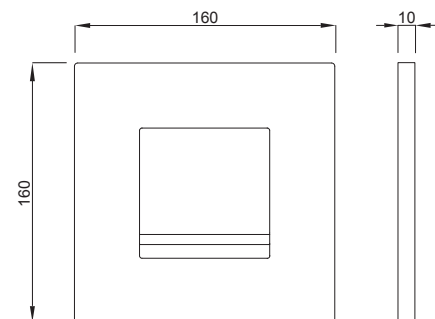

ARTE METALL

Article number:
4060414151

EAN-Code:
8711778212831

Discover the ideal flushing plates for mechanical activation, available in a diverse array of designs, colors, materials, and shapes. Elevate your comfort and satisfaction with this curated selection, tailored to meet your unique preferences and needs.

INSTALLATION METHOD

For installation on concealed flushing cisterns

PROPERTIES

Material: zinc die-casting

Start-Stop flushing

Color: bright chrome

For 380 concealed cisterns

For DUPLO UR element (Article number 8050452777)

SPECIAL FEATURES

Easy installation and service

Lockable with countersunk bolt

PRODUCT CONTAINS

Complete fixing material

PACKING

Carton: 20 Pcs

OTHER AVAILABLE OPTIONS: