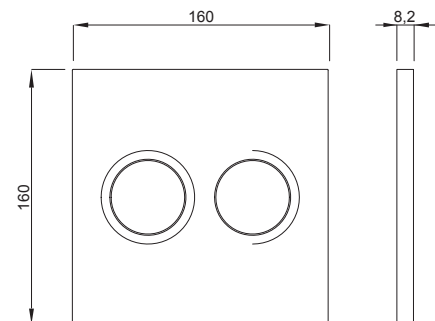

ITEA DUO ALU

Article number:
4060419738

EAN-Code:
8711778213296

Selecting from a range of pneumatic flushing plates available in different designs, colors, materials and shapes represents the perfect choice for your complete comfort and satisfaction. Additionally, there is an option for side flushing activation with a pneumatic button available.

INSTALLATION METHOD

For installation on concealed flushing cisterns

PROPERTIES

Material: aluminium

Dual flushing

Color: black

For 380 concealed cisterns

SPECIAL FEATURES

Easy installation and service

PRODUCT CONTAINS

Complete fixing material

Included pneumatic lifting unit

PACKING

Carton: 12 Pcs

OTHER AVAILABLE OPTIONS: