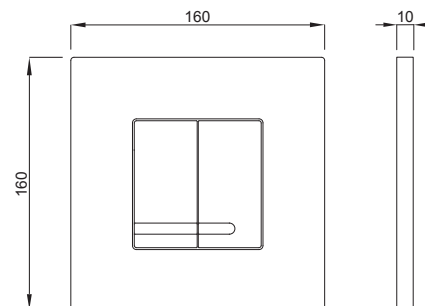

ARTE DUO

Article number:
4060415638

EAN-Code:
8711778213036

Discover the ideal flushing plates for mechanical activation, available in a diverse array of designs, colors, materials, and shapes. Elevate your comfort and satisfaction with this curated selection, tailored to meet your unique preferences and needs.

INSTALLATION METHOD

For installation on concealed flushing cisterns

PROPERTIES

Material: high quality plastic

Dual flushing

Color: black

For 380 concealed cisterns

For 399 concealed cisterns

SPECIAL FEATURES

Easy installation and service

PRODUCT CONTAINS

Complete fixing material

PACKING

Carton: 12 Pcs

OTHER AVAILABLE OPTIONS: