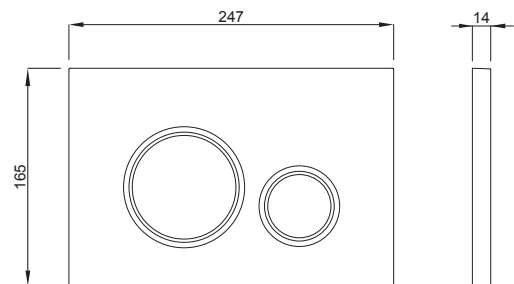

VELA

Article number:
P47-0110-0253

EAN-Code:
8681282676996

Discover the ideal flushing plates for mechanical activation, available in a diverse array of designs, colors, materials, and shapes. Elevate your comfort and satisfaction with this curated selection, tailored to meet your unique preferences and needs.

INSTALLATION METHOD

For installation on concealed flushing cisterns

PROPERTIES

Material: high quality plastic

Dual flushing

Color: matt chrome

For 199 concealed cisterns

SPECIAL FEATURES

Easy installation and service

PRODUCT CONTAINS

Complete fixing material

PACKING

Carton: 10 Pcs

OTHER AVAILABLE OPTIONS: