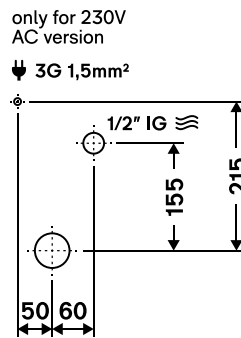

Urinal Pack

U2

Description

Automatically flushed urinal with urine detection sensor and overflow prevention.

Article number	Details
6055700080	IPEE U2, 230V Mains
6055700092	IPEE U2, 6V Battery

Specifications

Technology	
Sensor technology	IPEE Mini
Flushing volume	Adjustable: 0,8L - 1,5L - 3,0L
Overflow prevention	Yes
Stadium mode	Yes
Forced flush by key	Yes
24h hygiene flush	Yes
LED feedback	No
Installation	Conceiled
Operating pressure	0,45 - 10 bar
Norms	EN 274, EN 61000-6-3, EN 15091

Ceramic	
Series	Bend
Flush type	Rim flush
Mounting set	Included
Norms	EN 13407, EN80

Position of fixing points
Water supply
Power supply

Lage der Befestigungspunkte
Wasseranschluss
Stromanschluss

Positie van de bevestigingspunten
Wateraansluiting
Stroomaansluiting