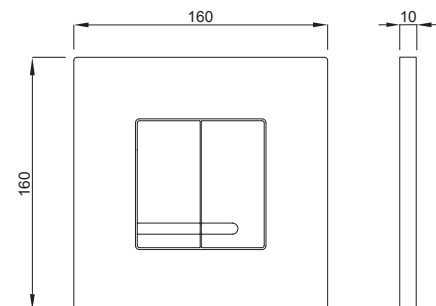

ARTE DUO

Article number:
4060415651

EAN-Code:
8711778213043

Discover the ideal flushing plates for mechanical activation, available in a diverse array of designs, colors, materials, and shapes. Elevate your comfort and satisfaction with this curated selection, tailored to meet your unique preferences and needs.

INSTALLATION METHOD

For installation on concealed flushing cisterns

PROPERTIES

Material: high quality plastic

Dual flushing

Color: bright chrome

For 380 concealed cisterns

For 399 concealed cisterns

SPECIAL FEATURES

Easy installation and service

PRODUCT CONTAINS

Complete fixing material

PACKING

Carton: 12 Pcs

OTHER AVAILABLE OPTIONS: