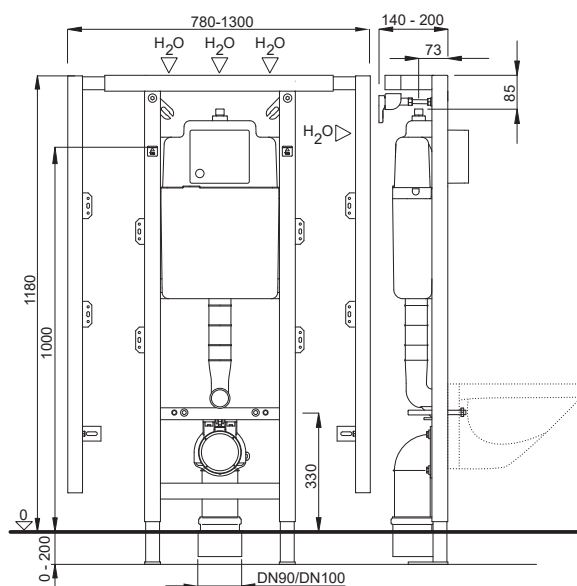

DUPLO WC 380 L

Article number:

4060452707

EAN-Code:

8711778213791

An exceptionally narrow concealed cistern, which enables different solutions for special requirements, also installation of supporting handles. It boasts a vast array of flushing plates in available in diverse designs, colors, and materials with various flushing activation options, including mechanical, pneumatic, or electronic, offering limitless combinations and possibilities.

INSTALLATION METHOD

For pre-wall installation

PROPERTIES

Supporting, blue powder coated WC element, square profile 40x40 mm with pre-assembled 380 UP concealed cistern

Frontal flushing, for start-stop (6 L) or dual flushing (3/6 L)

Adjustable width from 780-1300 mm

Depth adjustable drain elbow (+/-20 mm)

PRODUCT CONTAINS

Concealed cistern equipped with pre-installed stop valve – top middle

Water connection G 1/2

PE drain elbow Ø 90 mm with seal

Eccentric PE adapter Ø 90 / 110 mm with seal

Complete installation and fixing materials

PACKING

Pallet: 14 Pcs

FLUSHING PLATES

NEA

White

GLASS
White